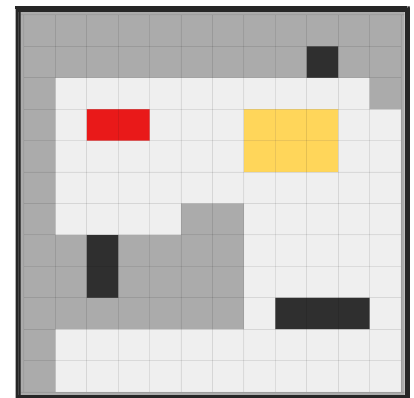

Pincushion Party

Designed for HALF and ONE INCH Finished EasyPiecing Grid

43 40 7 20

16 4 12 2 11 43 1

62 9 39

58 35 3 14

*button nose and embroider whiskers

58 26 2 4

*embroider whiskers

36 45 2 7

33 30 6 28 7 2

27 15

56 6 78 2 6

These layouts are meant for HALF (Cut 1" squares and HST) and ONE inch(Cut 1.5" squares and HST)finished EasyPiecing Grid. Instructions can be found at tensisters.com. Use many pincushion and ornament instructions available at your local shop and online to complete.